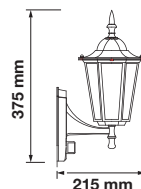

Wall Lamp

VT-751
7071

EAN Code
3800157616249

BOX QTY.
 10

Voltage:	AC: 220-240V
Max.Watts:	40W
IP Rating:	IP44
Holder:	E27
Color of Fixture:	White
Body Type:	Aluminium + Glass
Size:	215 x375 x 170mm