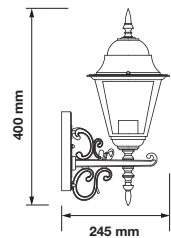

VT-760 EAN Code
7520 3800157617796

BOX QTY.
 152

Voltage:	AC: 220-240V
Max.Watts:	60W
IP Rating:	IP44
Holder:	E27
Color of Fixture:	Matt White
Body Type:	Aluminium + Glass
Size:	225 x 400 x 148mm