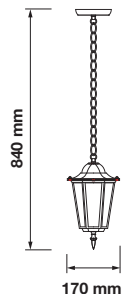

Ceiling Lamp

VT-752

EAN Code

BOX QTY.

7072

3800157616256

10

Voltage:	AC: 220-240V
Max.Watts:	40W
IP Rating:	IP44
Holder:	E27
Color of Fixture:	Black
Body Type:	Aluminium + Glass
Size:	170 x 170 x 840mm