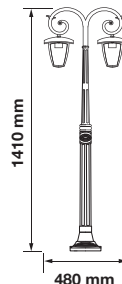

Stand Lamp

VT-738

EAN Code

BOX QTY.

7061

3800157612647

Voltage:	AC: 220-240V
Max.Watts:	60W x 2
IP Rating:	IP44
Holder:	E27
Color of Fixture:	Black
Body Type:	Aluminum + Glass
Size:	480 x 1410mm