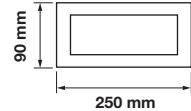

10

Voltage:	AC: 220-240V
Max.Watts:	40W
IP Rating:	IP44
Holder:	E27
Color of Fixture:	Black
Body Type:	Aluminium + Plastic
Size:	245 x 180 x 93mm

Wall Lamp

VT-7670
7513

EAN Code
3800157617727

BOX QTY.
 12

Voltage:	AC: 220-240V
Max.Watts:	14W
IP Rating:	IP44
Holder:	E27
Color of Fixture:	White
Body Type:	Stainless Steel + PC
Size:	250 x 90 x 100mm