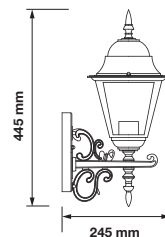

7521

3800157617802

08

Voltage:	AC: 220-240V
Max.Watts:	60W
IP Rating:	IP44
Holder:	E27
Color of Fixture:	Matt Black
Body Type:	Aluminium + Glass
Size:	245 x 445 x 185mm

Wall Lamp - Long up

VT-761

EAN Code

BOX QTY.

7522

3800157617819

08

Voltage:	AC: 220-240V
Max.Watts:	60W
IP Rating:	IP44
Holder:	E27
Color of Fixture:	Matt White
Body Type:	Aluminium + Glass
Size:	245 x 445 x 185mm

Ceiling Lamp

VT-752

EAN Code

BOX QTY.