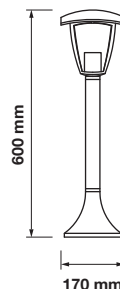

Stand Lamp

VT-736

EAN Code

BOX QTY.

7059

3800157612623

Voltage:	AC: 220-240V
Max.Watts:	60W
IP Rating:	IP44
Holder:	E27
Color of Fixture:	Black
Body Type:	Aluminum + Glass
Size:	170 x 600mm