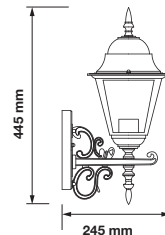

BOX QTY.
 152

Voltage:	AC: 220-240V
Max.Watts:	60W
IP Rating:	IP44
Holder:	E27
Color of Fixture:	Matt White
Body Type:	Aluminium + Glass
Size:	225 x 400 x 148mm

Wall Lamp - Long up

VT-761

EAN Code

BOX QTY.

7521

3800157617802

08

Voltage:	AC: 220-240V
Max.Watts:	60W
IP Rating:	IP44
Holder:	E27
Color of Fixture:	Matt Black
Body Type:	Aluminium + Glass
Size:	245 x 445 x 185mm

Wall Lamp - Long up

VT-761

EAN Code

BOX QTY.