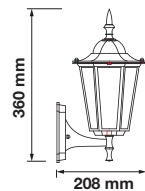

VT-749
7067

EAN Code
3800157616201

BOX QTY.
 10

Voltage:	AC: 220-240V
Max.Watts:	40W
IP Rating:	IP44
Holder:	E27
Color of Fixture:	White
Body Type:	Aluminium + Glass
Size:	208 x 360 x170 mm