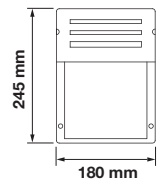

Voltage:	AC: 220-240V
Max.Watts:	40W
IP Rating:	IP44
Holder:	E27
Color of Fixture:	White
Body Type:	Aluminium + Plastic
Size:	245 x 180 x 93mm

Wall Lamp

**PLASTIC
DIFFUSER**

VT-754

EAN Code

BOX QTY.

7076

3800157616294

10

Voltage:	AC: 220-240V
Max.Watts:	40W
IP Rating:	IP44
Holder:	E27
Color of Fixture:	Black
Body Type:	Aluminium + Plastic
Size:	245 x 180 x 93mm

Wall Lamp

VT-7670
7513

EAN Code
3800157617727

BOX QTY.
 12

Voltage:	AC: 220-240V
Max.Watts:	14W
IP Rating:	IP44
Holder:	E27
Color of Fixture:	White
Body Type:	Stainless Steel + PC
Size:	250 x 90 x 100mm