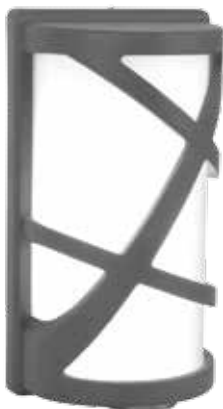

Product Features

- Traditional Garden Lamps designed to fit the Modern day requirements
- Available in different designs, shapes and sizes
- Waterproof Lamps available in series of IP rating from IP 44 to IP 66
- Easy installation
- Applicable with GU10 -E27 base lights
- Suitable for Walls, Floor, Pathways and Ceiling Lights

Applications

Suitable for Outdoor Lighting

Wall Lamp

**PLASTIC
DIFFUSER**

VT-745
7064

EAN Code
3800157614399

BOX QTY.
 12

Voltage:	AC: 220-240V
Max.Watts:	40W
IP Rating:	IP54
Holder:	E27
Color of Fixture:	Matt Black
Body Type:	Aluminium + Plastic
Size:	145 x 265mm

Wall Lamp

**PLASTIC
DIFFUSER**

VT-745
7065

EAN Code
3800157614405

BOX QTY.
 12

Voltage:	AC: 220-240V
Max.Watts:	40W
IP Rating:	IP54
Holder:	E27
Color of Fixture:	Dark Grey
Body Type:	Aluminium + Plastic
Size:	145 x 265mm