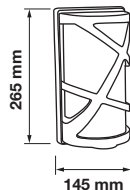

Applications

Suitable for Outdoor Lighting

Wall Lamp

**PLASTIC
DIFFUSER**

VT-745
7064

EAN Code
3800157614399

BOX QTY.
 12

Voltage:	AC: 220-240V
Max.Watts:	40W
IP Rating:	IP54
Holder:	E27
Color of Fixture:	Matt Black
Body Type:	Aluminium + Plastic
Size:	145 x 265mm