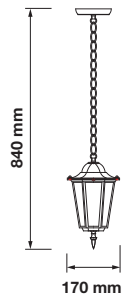

Ceiling Lamp

VT-752

EAN Code

BOX QTY.

7073

3800157616263

10

Voltage:	AC: 220-240V
Max.Watts:	40W
IP Rating:	IP44
Holder:	E27
Color of Fixture:	White
Body Type:	Aluminium + Glass
Size:	170 x 170 x 840mm