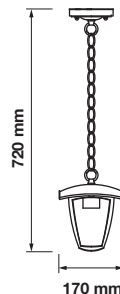

Ceiling Lamp

VT-735

EAN Code

BOX QTY.

7058

3800157612616

Voltage:	AC: 220-240V
Max.Watts:	60W
IP Rating:	IP44
Holder:	E27
Color of Fixture:	Black
Body Type:	Aluminum + Glass
Size:	170 x 720mm