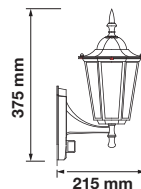

Wall Lamp

VT-751
7070

EAN Code
3800157616232

BOX QTY.
 10

Voltage:	AC: 220-240V
Max.Watts:	40W
IP Rating:	IP44
Holder:	E27
Color of Fixture:	Black
Body Type:	Aluminium + Glass
Size:	215 x375 x 170mm