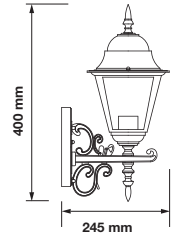

VT-760 EAN Code
7519 3800157617789

BOX QTY.
 12

Voltage:	AC: 220-240V
Max.Watts:	60W
IP Rating:	IP44
Holder:	E27
Color of Fixture:	Matt Black
Body Type:	Aluminium + Glass
Size:	225 x 400 x 148mm