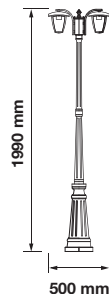

Stand Lamp

VT-739 EAN Code
7062 3800157612654

BOX QTY.
01

Voltage:	AC: 220-240V
Max.Watts:	60W x 2
IP Rating:	IP44
Holder:	E27
Color of Fixture:	Black
Body Type:	Aluminum + Glass
Size:	500 x 1990mm