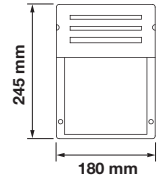

Voltage:	AC: 220-240V
Max.Watts:	40W
IP Rating:	IP44
Holder:	E27
Color of Fixture:	White
Body Type:	Aluminium + Plastic
Size:	245 x 180 x 93mm

Wall Lamp

**PLASTIC
DIFFUSER**

VT-754

EAN Code

BOX QTY.

7076

3800157616294