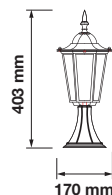

Voltage:	AC: 220-240V
Max.Watts:	40W
IP Rating:	IP44
Holder:	E27
Color of Fixture:	Black
Body Type:	Aluminium + Glass
Size:	170 x 170 x 403mm

Stand Lamp

VT-753
7075

EAN Code
3800157616287

BOX QTY.
 10

Voltage:	AC: 220-240V
Max.Watts:	40W
IP Rating:	IP44
Holder:	E27
Color of Fixture:	White
Body Type:	Aluminium + Glass
Size:	170 x 170 x 403mm