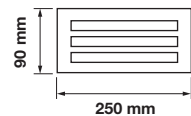

VT-7680
7514

EAN Code
3800157617734

BOX QTY.
 12

Voltage:	AC: 220-240V
Max.Watts:	14W
IP Rating:	IP44
Holder:	E27
Color of Fixture:	White
Body Type:	Stainless Steel + PC
Size:	250 x 90 x 100mm