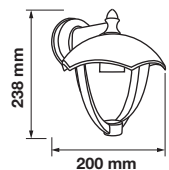

Wall Lamp

VT-731

EAN Code

BOX QTY.

7047

3800157610407

06

Voltage:	AC: 220-240V
Max.Watts:	40W
IP Rating:	IP44
Holder:	E27
Color of Fixture:	Black
Body Type:	Aluminum + Glass
Size:	200 x 238mm