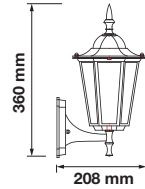

VT-749
7066

EAN Code
3800157616195

BOX QTY.
 10

Voltage:	AC: 220-240V
Max.Watts:	40W
IP Rating:	IP44
Holder:	E27
Color of Fixture:	Black
Body Type:	Aluminium + Glass
Size:	208 x 360 x170 mm