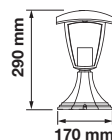

Voltage:	AC: 220-240V
Max.Watts:	60W
IP Rating:	IP65
Holder:	E27
Color of Fixture:	Black
Body Type:	Aluminum + Glass
Size:	170 x 290mm