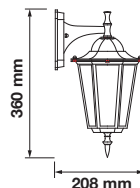

Wall Lamp

VT-750

EAN Code

BOX QTY.

7069

3800157616225

10

Voltage:	AC: 220-240V
Max.Watts:	40W
IP Rating:	IP44
Holder:	E27
Color of Fixture:	White
Body Type:	Aluminium + Glass
Size:	208 x 360 x170 mm