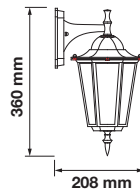

Wall Lamp

VT-750

EAN Code

BOX QTY.

7068

3800157616218

10

Voltage:	AC: 220-240V
Max.Watts:	40W
IP Rating:	IP44
Holder:	E27
Color of Fixture:	Black
Body Type:	Aluminium + Glass
Size:	208 x 360 x170 mm