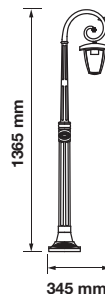

EAN Code

BOX QTY.

7060

3800157612630

Voltage:	AC: 220-240V
Max.Watts:	60W
IP Rating:	IP44
Holder:	E27
Color of Fixture:	Black
Body Type:	Aluminum + Glass
Size:	345 x 1365mm

Stand Lamp

VT-738

EAN Code