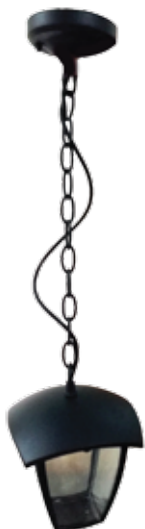

Ceiling Lamp

VT-735

EAN Code

BOX QTY.

7058

3800157612616

Voltage:	AC: 220-240V
Max.Watts:	60W
IP Rating:	IP44
Holder:	E27
Color of Fixture:	Black
Body Type:	Aluminum + Glass
Size:	170 x 720mm

Stand Lamp

VT-736

EAN Code

BOX QTY.

7059

3800157612623

Voltage:	AC: 220-240V
Max.Watts:	60W
IP Rating:	IP44
Holder:	E27
Color of Fixture:	Black
Body Type:	Aluminum + Glass
Size:	170 x 600mm