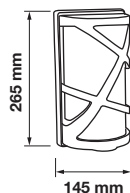

Wall Lamp

**PLASTIC
DIFFUSER**

VT-745
7065

EAN Code
3800157614405

BOX QTY.
 12

Voltage:	AC: 220-240V
Max.Watts:	40W
IP Rating:	IP54
Holder:	E27
Color of Fixture:	Dark Grey
Body Type:	Aluminium + Plastic
Size:	145 x 265mm

Voltage:	AC: 220-240V
Max.Watts:	40W
IP Rating:	IP44
Holder:	E27
Color of Fixture:	White
Body Type:	Aluminium + Plastic
Size:	245 x 180 x 93mm

Wall Lamp

**PLASTIC
DIFFUSER**

VT-754

EAN Code

BOX QTY.

7076

3800157616294