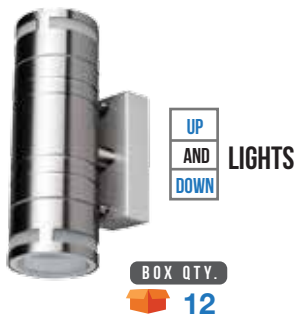

MOTION
PIR
SENSOR

BOX QTY.
12

Wall Fixtures

Model No:	VT-7621 PIR Sensor	VT-7622 PIR Sensor
SKU:	7502	7503
Type:	Wall	Wall
Holder:	GU10	2 x GU10
Material:	Stainless Steel	Stainless Steel
Color of Fixture:	Stainless Steel Brush	Stainless Steel Brush
IP Rating:	IP44	IP44
Dimension:	Ø110 x 67 x 163mm	Ø110 x 67 x 220mm
EAN Code:	3800157617611	3800157617628

BOX QTY.
24

UP
AND
DOWN

LIGHTS

BOX QTY.
16

Wall Fixtures

Model No:	VT-7621	VT-7622
SKU:	7501	7500
Type:	Wall	Wall
Holder:	GU10	2 x GU10
Material:	Stainless Steel	Stainless Steel
Color of Fixture:	Stainless Steel Brush	Stainless Steel Brush
IP Rating:	IP44	IP44
Dimension:	Ø93 x 85 x 118mm	Ø93 x 85 x 163mm
EAN Code:	3800157617604	3800157617598

Wall Fixtures

Model No:	VT-7632	VT-7631
SKU:	7504	7505
Type:	Wall	Wall
Holder:	2 x GU10	GU10
Material:	Stainless Steel	Stainless Steel
Color of Fixture:	Stainless Steel Brush	Stainless Steel Brush
IP Rating:	IP44	IP44
Dimension:	Ø110 x 60 x 178mm	Ø110 x 60 x 125mm
EAN Code:	3800157617635	3800157617642

Wall Fixtures

Model No:	VT-7641	VT-7642
SKU:	7506	7507
Type:	Wall	Wall
Holder:	GU10	2 x GU10
Material:	Stainless Steel	Stainless Steel
Color of Fixture:	Stainless Steel Brush	Stainless Steel Brush
IP Rating:	IP44	IP44
Dimension:	Ø105 x 76 x 118mm	Ø105 x 76 x 207mm
EAN Code:	3800157617659	3800157617666